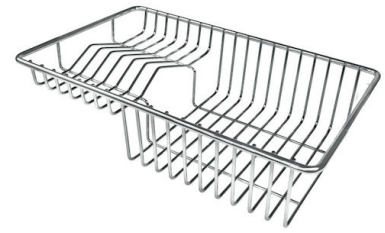

Triple recess - sliding accessories

The Foster Milano sink has an ingenious design that makes it simple to use a large set of optional accessories. On the topmost supporting step, the innovative Black grids slide, creating a large and practical surface to rinse food and crockery. The second step is meant to support and allow the sliding of a complete combination of accessories, which make some operations practical and safe: rinse, drain, slice, grate... everything can be done inside the sink. The third supporting step is on the bottom of the bowl. On this step one can rest the Black grids, making it possible to rinse foodstuffs without their coming in contact with the bottom of the sink, which may be dirty.

TECHNICAL DATA

Lavello MILANELLO cod. 1040/05*

FT

FTS

GALLERY

EQUIPMENT

GRILLE NOIRE POUR EVIERS RIVA
A100 E02

VIDAGE FADE PUSH INOX
A407 A16

OPTIONAL ACCESSORIES

CUVETTE PERFOREE INOX

A154 F00

* only in combination with the accessory
A644 F04

**CUVETTE PERFOREE POUR EVIERS
RIVA**

A156 F00

**GRILLE POR.ASSIETTES INOX
mm214x379**

A100 C03

* only in combination with the accessory
A644 A01

**GRILLE PORTE-ASSIETTES INOX
25x35**

A100 A54

* only in combination with the accessory
A644 F04

**PLANCHE DE DECOUPE DOUBLE
HDPE**

A644 A01

**PLANCHE DE DECOUPE DOUBLE
IROKO**