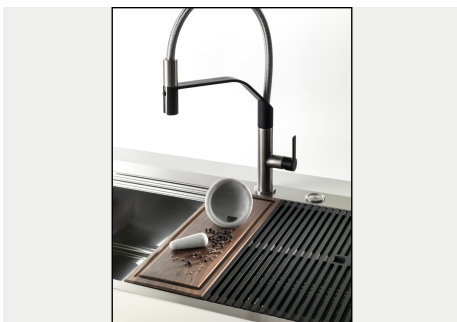

Lavello MILANELLO cod. 1040/05*

FT

FTS

GALLERY